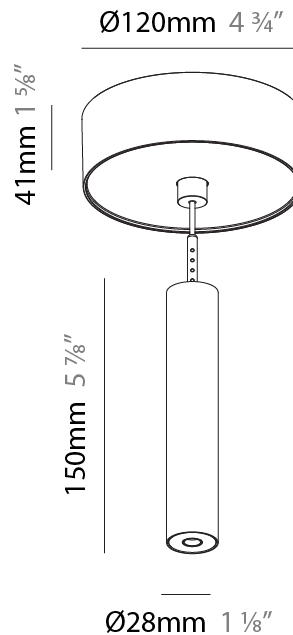

GENERAL

Series: Hangover
Subseries: Hangover Plug Monopoint Surface Canopy
Partner: Prolicht
Division: Architectural
Installation: Suspension
Product Type: Pendant
Mounting Location: Ceiling
Light Distribution: Direct

PHYSICAL

Shape: Cylinder
Diameter (mm): 28
Diameter (in): 1 1/8
Height (mm): 150
Height (in): 5 7/8
Max. Overall Height (mm): 2150
Max. Overall Height (in): 84 3/8
Weight (kg): 0.422
Weight (lbs): 0.93
Fixture Finish: [SSR / BKV / CWI / CRY / HAB / UFT / ITA / RUA / FTG / MYG / LOD / PUS / FRO / FUP / KIA / POP / BLS / SPG / MEY / GOH / CHC / COM / ABZ / JAG / OBR / MOS / ROR](#)
Fixture Material: Aluminum
Cable Details: [2000mm or 4000mm Black Cable](#)

ELECTRICAL

Lamp Type: LED (Zhaga Standard)
Input Wattage (W): 6.6
Total Output Wattage (W): 6
Dimming: Tri-Mode (Non-Dimming and Phase Dimming (120Vac only) and 0-10V Dimming)
Driver Included: Yes
Driver Location: External
Driver Type: Constant Current - Universal
Driver Class: Class 2
Housing: ENCP3 w/Quick Connect
Input Voltage (V): 120 - 277
Constant Current (MA): 500

LED

Number of LEDs: 1
Color Temperature (°K): [2700 / 3000 / 4000](#)
Max. Delivered Lumen (lm): 330 / 360 / 380
CRI: >90 CRI
Efficiency (%): 86
Lamp Life (hrs): 50000
Upon Request: ***3500K available in minimum quantities (larger quantities upon request)

OPTICAL

Optic°: [24 / 32 / 34 / 55 / 58](#)

RATINGS AND CERTIFICATIONS

Certified By: Certified for North American Standards
IP rating: IP20