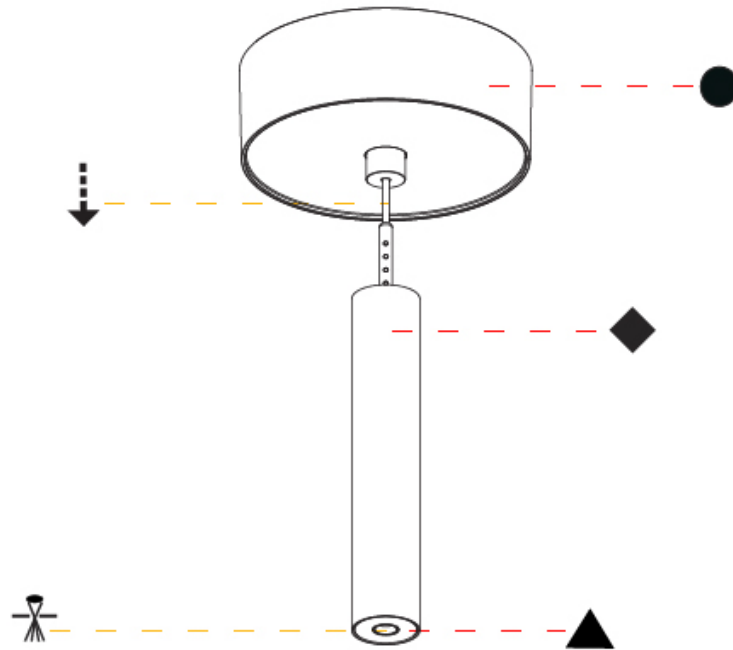

PHYSICAL

Shape: Cylinder
 Diameter (mm): 28
 Diameter (in): 1 1/8
 Height (mm): 150
 Height (in): 5 7/8
 Max. Overall Height (mm): 2150
 Max. Overall Height (in): 84 3/8
 Weight (kg): 0.422
 Weight (lbs): 0.93
 Fixture Finish: [SSR / BKV / CWI / CRY / HAB / UFT / ITA / RUA / FTG / MYG / LOD / PUS / FRO / FUP / KIA / POP / BLS / SPG / MEY / GOH / CHC / COM / ABZ / JAG / OBR / MOS / ROR](#)
 Fixture Material: Aluminum
 Cable Details: [2000mm or 4000mm Black Cable](#)

OPTICAL

Optic°: [24 / 32 / 34 / 55 / 58](#)

RATINGS AND CERTIFICATIONS

Certified By: Certified for North American Standards
 IP rating: IP20

HANGOVER PLUG MONOPOINT SURFACE CANOPY SUSPENSION

A30824-

PROJECT
TYPE
SPECIFIER
QUANTITY
DATE