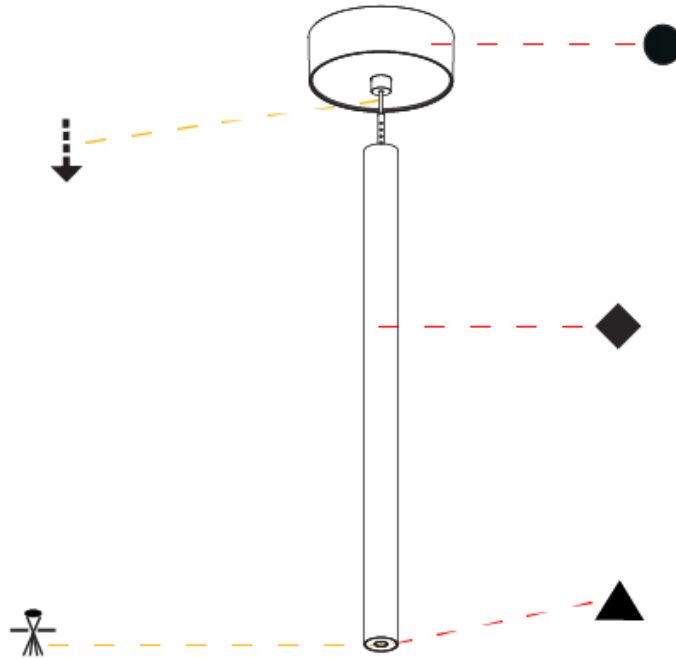

OPTICAL

Optic°: 24 / 32 / 34 / 55 / 58

RATINGS AND CERTIFICATIONS

Certified By: Certified for North American Standards
IP rating: IP20

HANGOVER PLUG MONOPOINT SURFACE CANOPY SUSPENSION

A30846-

PROJECT	_____
TYPE	_____
SPECIFIER	_____
QUANTITY	_____
DATE	_____