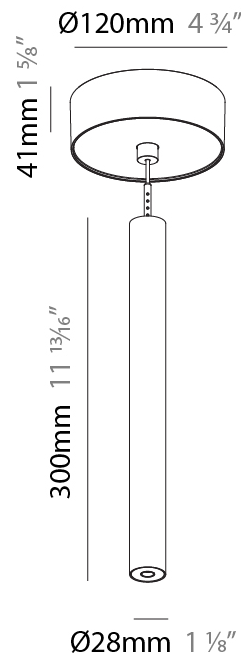

GENERAL

Series: Hangover
Subseries: Hangover Plug Monopoint Surface Canopy
Partner: Prolicht
Division: Architectural
Installation: Suspension
Product Type: Pendant
Mounting Location: Ceiling
Light Distribution: Direct

PHYSICAL

Shape: Cylinder
Diameter (mm): 28
Diameter (in): 1 1/8
Height (mm): 300
Height (in): 11 13/16
Max. Overall Height (mm): 2300
Max. Overall Height (in): 90 7/16
Weight (kg): 0.75
Weight (lbs): 1.65
Fixture Finish: [SSR / BKV / CWI / CRY / HAB / UFT / ITA / RUA / FTG / MYG / LOD / PUS / FRO / FUP / KIA / POP / BLS / SPG / MEY / GOH / CHC / COM / ABZ / JAG / OBR / MOS / ROR](#)
Fixture Material: Aluminum
Cable Details: [2000mm or 4000mm Black Cable](#)

ELECTRICAL

Lamp Type: LED (Zhaga Standard)
Input Wattage (W): 6.6
Total Output Wattage (W): 6
Dimming: Tri-Mode (Non-Dimming and Phase Dimming (120Vac only) and 0-10V Dimming)
Driver Included: Yes
Driver Location: External
Driver Type: Integral LED Driver - Universal
Driver Class: Class 2
Housing: ENCP3 w/quick connect
Input Voltage (V): 120 - 277
Constant Current (MA): 500

LED

Number of LEDs: 1
Color Temperature (°K): [2700 / 3000 / 4000](#)
Max. Delivered Lumen (lm): 330 / 360 / 380
CRI: >90 CRI
Efficiency (%): 86
Lamp Life (hrs): 50000
Upon Request: ***3500K available in minimum quantities (larger quantities upon request)

OPTICAL

Optic°: [24 / 32 / 34 / 55 / 58](#)

RATINGS AND CERTIFICATIONS

Certified By: Certified for North American Standards
IP rating: IP20