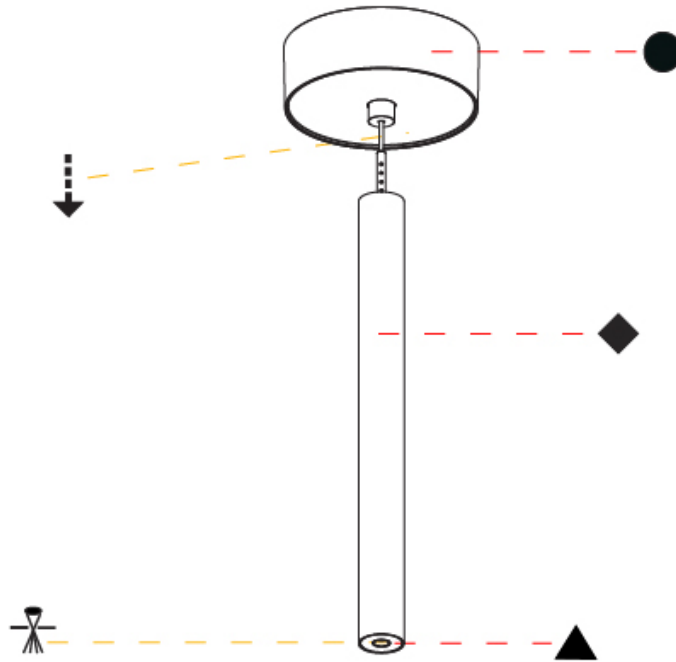

OPTICAL

Optic°: [24 / 32 / 34 / 55 / 58](#)

RATINGS AND CERTIFICATIONS

Certified By: Certified for North American Standards
 IP rating: IP20

HANGOVER PLUG MONOPOINT SURFACE CANOPY SUSPENSION

A30845-

PROJECT
TYPE
SPECIFIER
QUANTITY
DATE